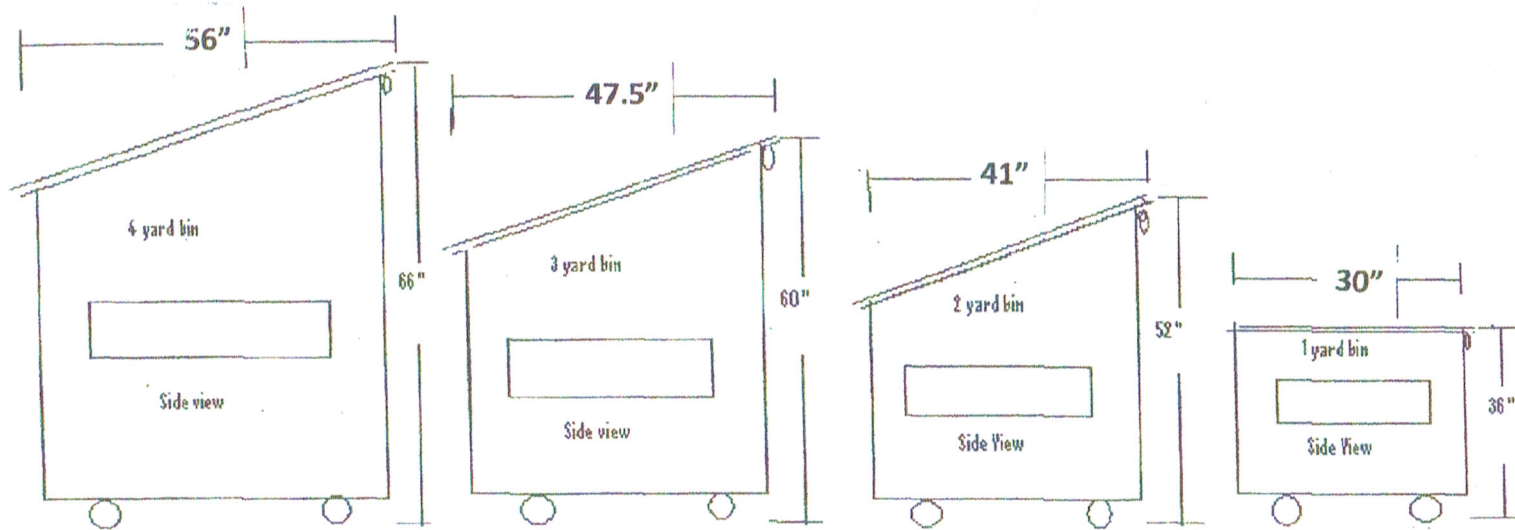

# BIN & CART DIMENSIONS CHART

Front view:  
All bins are  
The same width  
(81" wide)

6 yard bin = 6' depth x 81" width

7 Yard bin = 7' depth x 81" width

32 gal cart = 24.25 (D) x 19.25" (W) x 38.50 (H)

64 gal cart = 30.00" (D) x 27.50" (W) x 38.50 (H)

96 gal cart = 34.50" (D) x 29.25" (W) x 38.50 (H)