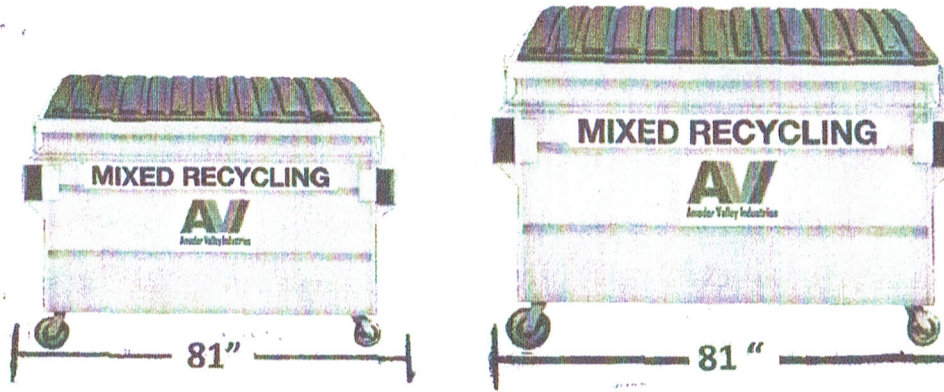

# BIN & CART DIMENSIONS CHART

Front view:  
All bins are  
The same width  
(81" wide)

6 yard bin = 6' depth x 81" width

7 Yard bin = 7' depth x 81" width

32 gal cart = 24.25 (D) x 19.25" (W) x 38.50 (H)

64 gal cart = 30.00" (D) x 27.50" (W) x 38.50 (H)

96 gal cart = 34.50" (D) x 29.25" (W) x 38.50 (H)