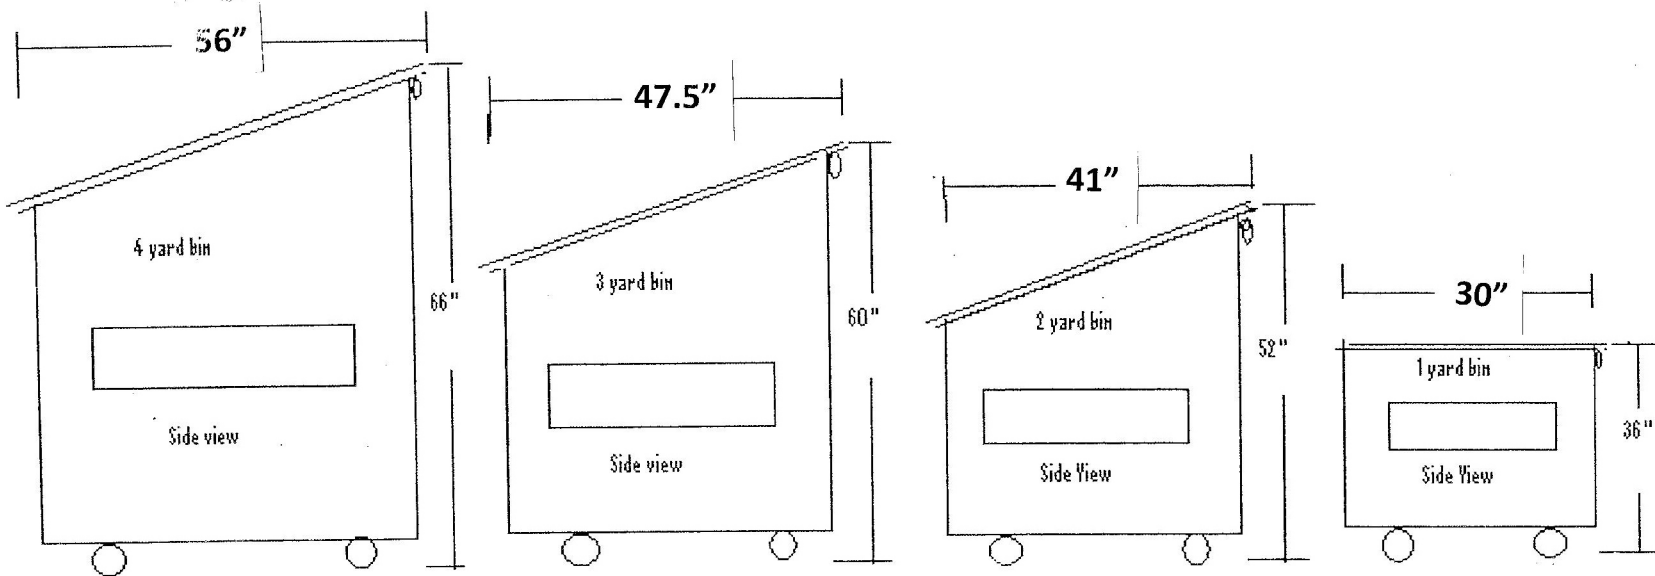

BIN & CART DIMENSIONS CHART

Front view:
All bins are
The same width
(81" wide)

6 yard bin = 6' depth x 81" width

7 Yard bin = 7' depth x 81" width

32 gal cart = 24.25"(D) x 19.25"(W) x 38.50 (H)

64 gal cart = 30.00"(D) x 27.50"(W) x 38.50 (H)

32 gal cart = 34.50"(D) x 29.25"(W) x 38.50 (H)